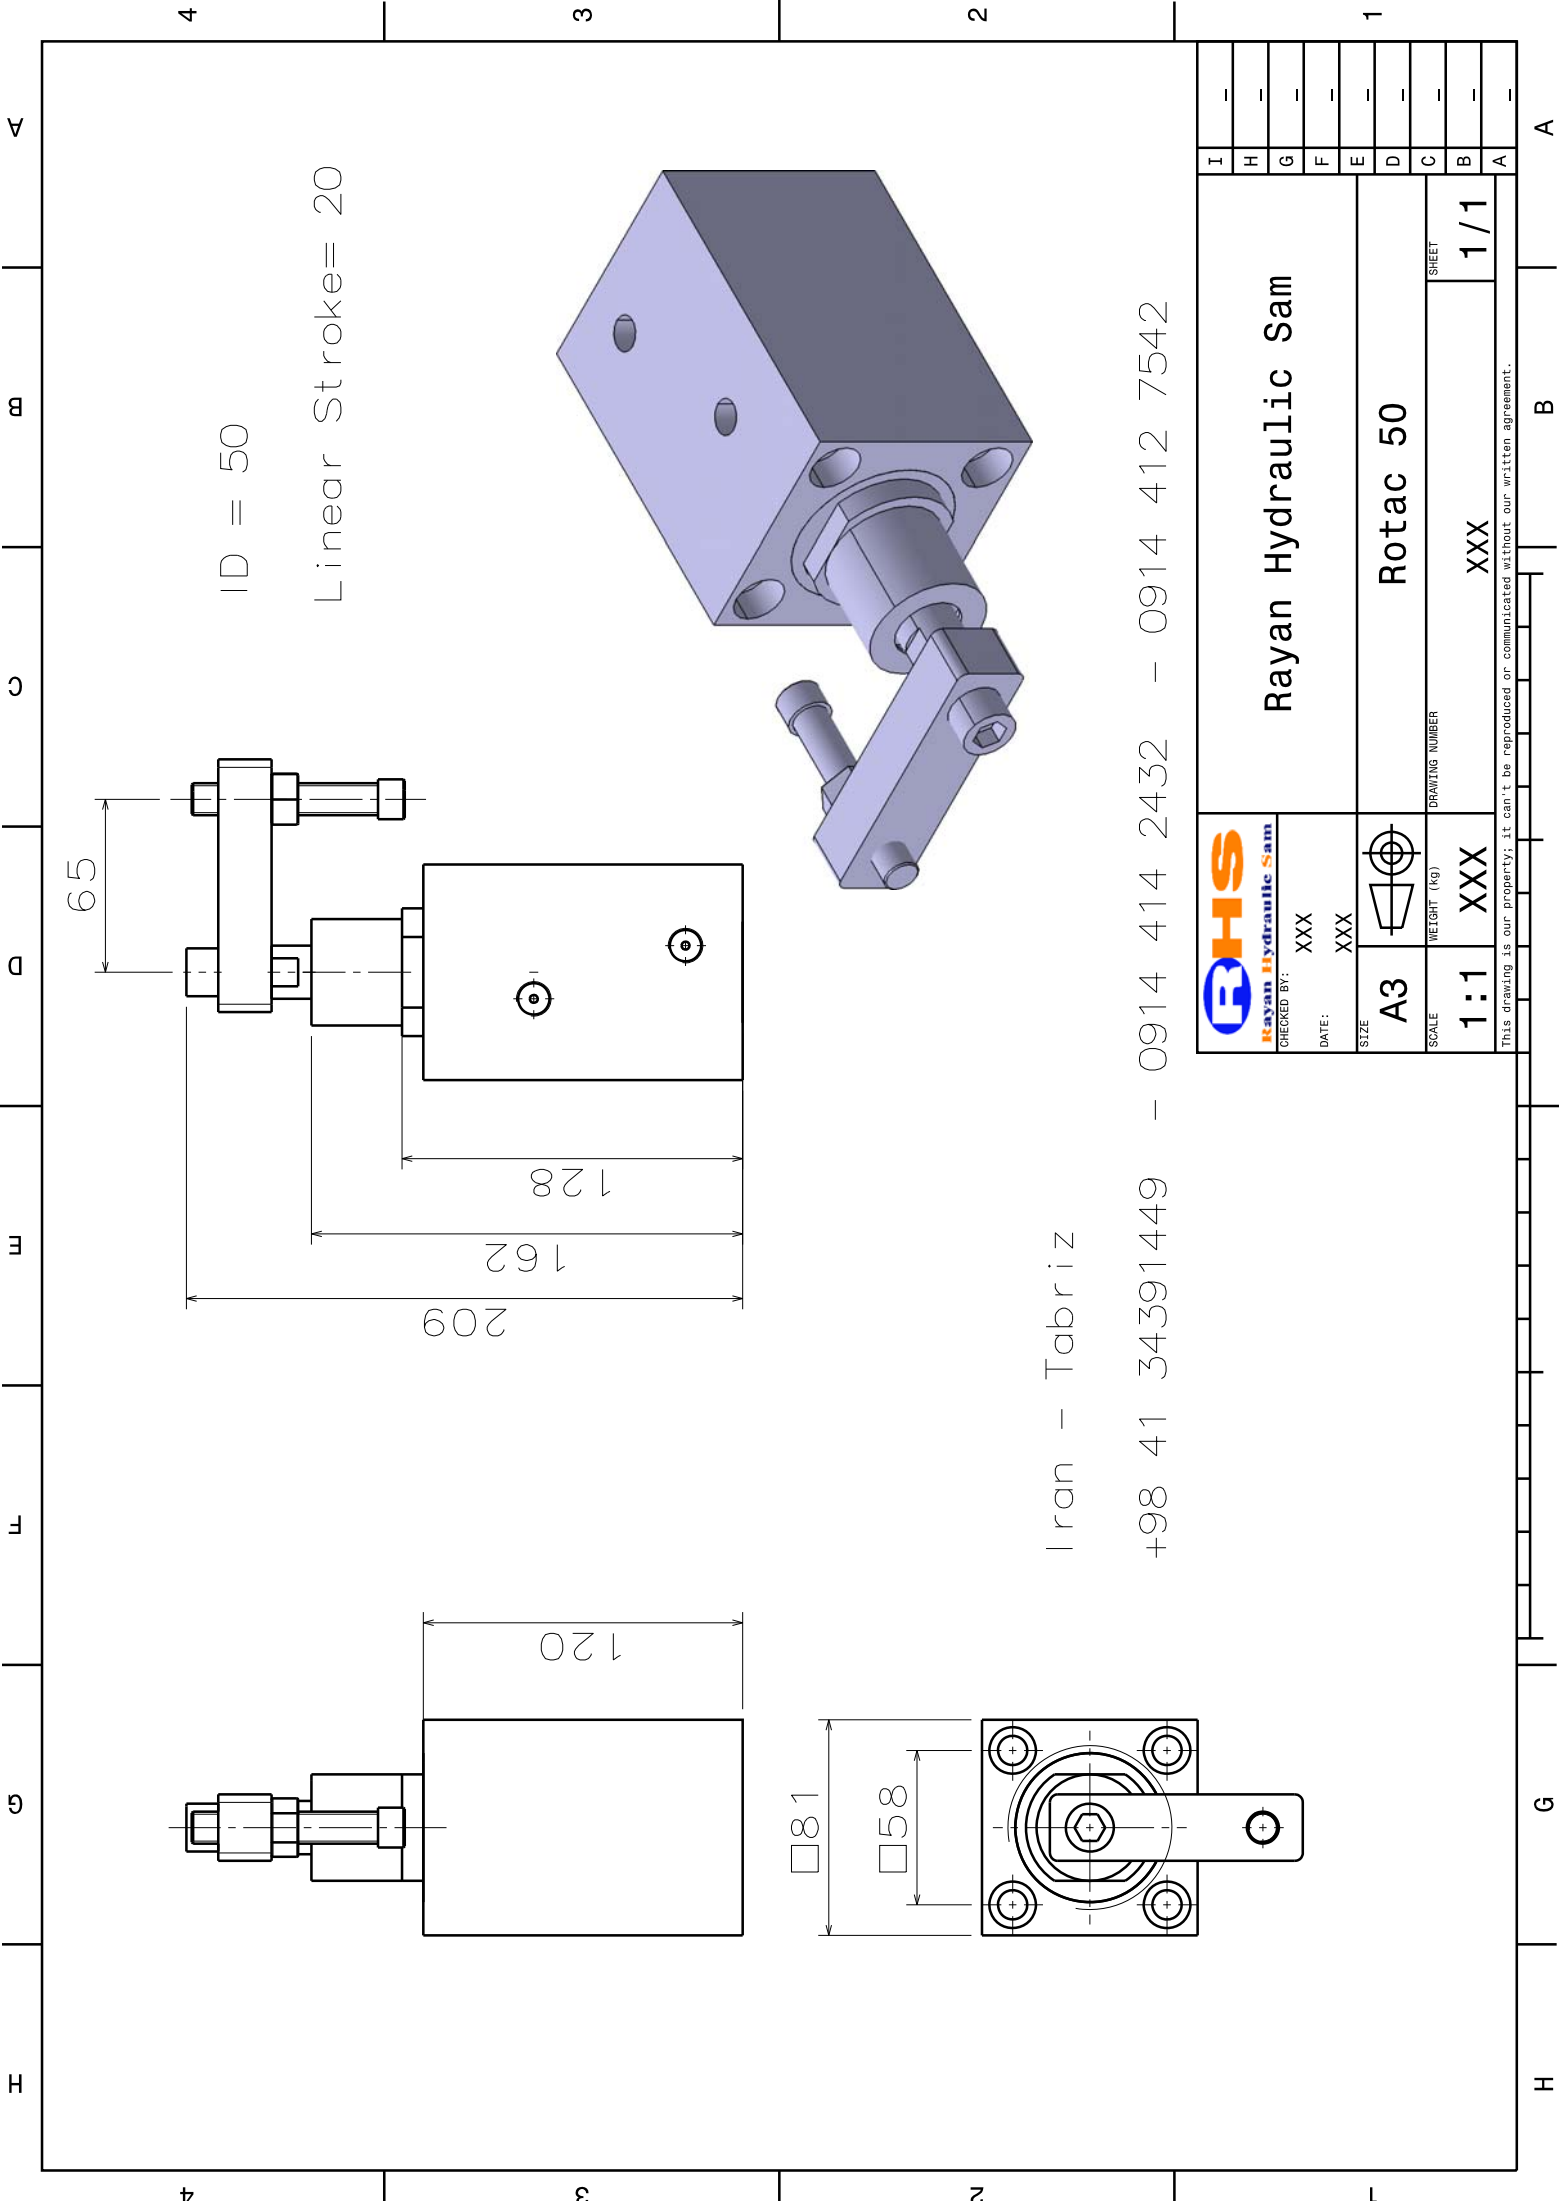

Iran - Tabriz

+98 41 34391449 - 0914 414 2432 - 0914 412 7542

CHECKED BY: XXX
DATE: XXX

SIZE: A3
SCALE: 1:1
WEIGHT (kg): XXX

Rotac 50

DRAWING NUMBER: XXX
SHEET: 1/1

This drawing is our property; it can't be reproduced or communicated without our written agreement.