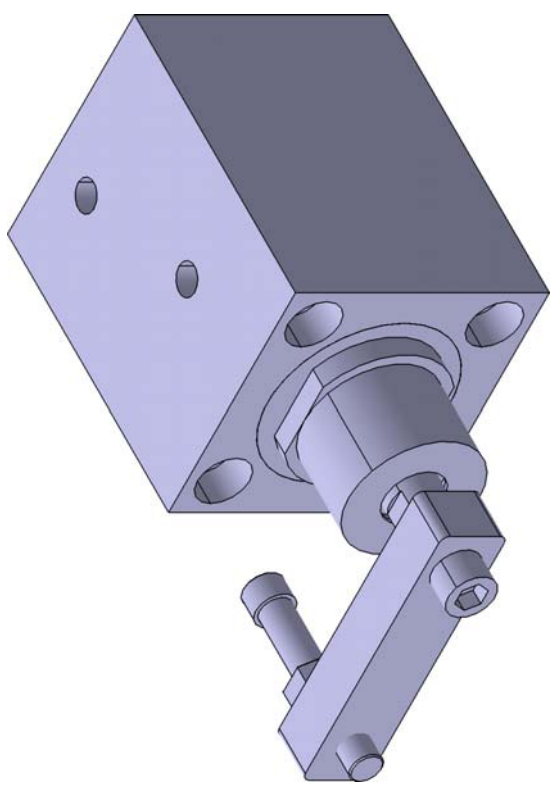

ID = 50

Linear Stroke= 20

Iran - Tabriz

+98 41 34391449 - 0914 414 2432 - 0914 412 7542

CHECKED BY: XXX  
DATE: XXX

SIZE: A3  
SCALE: 1:1  
WEIGHT (kg): XXX

Rotac 50

DRAWING NUMBER: XXX  
SHEET: 1/1

1

ID = 63  
Linear Stroke: 20

Iran - Tabriz

+98 41 34391449 - 0914 414 2432 - 0914 412 7542

CHECKED BY: XXX  
DATE: XXX

SIZE: A3  
SCALE: 1:1  
WEIGHT (kg): XXX

DRAWING NUMBER: XXX  
SHEET: 1/1

Rayan Hydraulic Sam