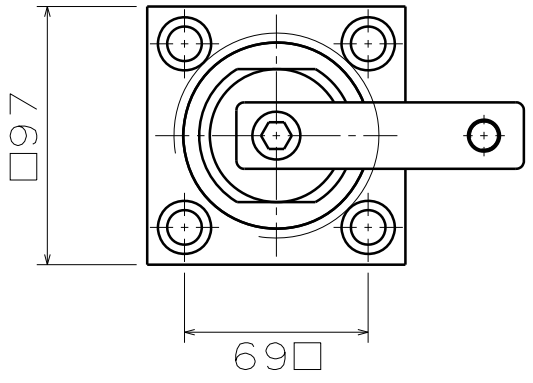

ID = 50

Linear Stroke= 20

Iran - Tabriz

+98 41 34391449 - 0914 414 2432 - 0914 412 7542

CHECKED BY: XXX  
DATE: XXX

SIZE: A3  
SCALE: 1:1  
WEIGHT (kg): XXX

Rotac 50

DRAWING NUMBER: XXX  
SHEET: 1/1

1

ID = 63  
Linear Stroke: 20

Iran - Tabriz

+98 41 34391449 - 0914 414 2432 - 0914 412 7542

CHECKED BY: XXX  
DATE: XXX

SIZE: A3  
SCALE: 1:1  
WEIGHT (kg): XXX

DRAWING NUMBER: XXX  
SHEET: 1/1

Rayan Hydraulic Sam