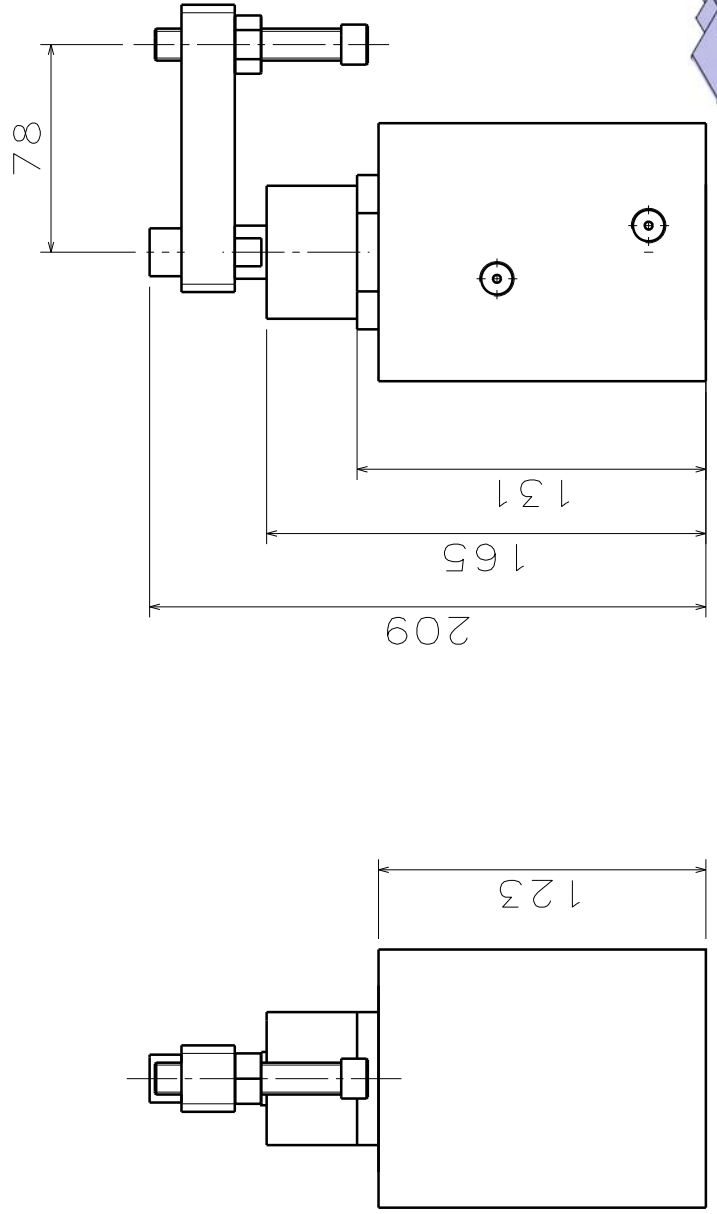

ID = 50

Linear Stroke= 20

Iran - Tabriz

+98 41 34391449 - 0914 414 2432 - 0914 412 7542

CHECKED BY: XXX  
DATE: XXX

SIZE: A3  
SCALE: 1:1  
WEIGHT (kg): XXX

Rotac 50

DRAWING NUMBER: XXX  
SHEET: 1/1

1

ID = 63  
Linear Stroke: 20

Iran - Tabriz

+98 41 34391449 - 0914 414 2432 - 0914 412 7542

CHECKED BY: XXX  
DATE: XXX

SIZE: A3  
SCALE: 1:1  
WEIGHT (kg): XXX

DRAWING NUMBER: XXX  
SHEET: 1/1

Rayan Hydraulic Sam